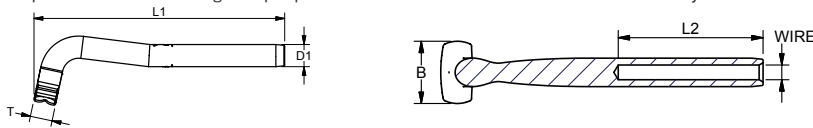

## "T" TERMINALS

High Polished Stainless Steel - AISI 316

| ART. NO. | WIRE      | D1    | B    | T     | L1  | L2 | KG/100 | PACK |
|----------|-----------|-------|------|-------|-----|----|--------|------|
| 610002   | 2,0       | 5,5   | 15,0 | 6,3   | 75  | 24 | 1,5    | 20   |
| 610025   | 2,5 3/32" | 5,5   | 15,0 | 6,3   | 77  | 27 | 1,5    | 20   |
| 610003   | 3,0 1/8"  | 6,35  | 15,0 | 6,3   | 88  | 38 | 2,0    | 20   |
| 610004   | 4,0 5/32" | 7,5   | 16,5 | 7,5   | 101 | 45 | 4,0    | 20   |
| 610005   | 5,0 3/16" | 9,0   | 18,5 | 9,0   | 112 | 51 | 6,5    | 20   |
| 610055   | 7/32"     | 10,8  | 27,5 | 12,6  | 130 | 59 | 12,2   | 20   |
| 610006   | 6,0       | 12,58 | 27,5 | 12,58 | 138 | 64 | 15,0   | 20   |
| 610006S  | 6,5       | 12,58 | 27,8 | 12,58 | 132 | 64 | 15,0   | 20   |
| 610063   | 1/4"      | 12,58 | 27,5 | 12,58 | 138 | 64 | 15,0   | 10   |
| 610007   | 7,0 9/32" | 14,2  | 29,0 | 14,2  | 144 | 70 | 17,0   | 10   |
| 610007S  | 7,5       | 14,2  | 30,0 | 14,2  | 139 | 70 | 17,0   | 10   |
| 610008   | 8,0 5/16" | 16,0  | 34,0 | 16,0  | 184 | 83 | 31,5   | 10   |
| 610008S  | 8,5       | 16,0  | 33,5 | 16,0  | 171 | 83 | 31,5   | 10   |
| 610095   | 3/8"      | 17,8  | 36,0 | 17,8  | 214 | 89 | 44,0   | 10   |
| 610010   | 10,0      | 17,8  | 36,0 | 17,8  | 214 | 89 | 43,6   | 10   |

The user is responsible for choosing the proper cable diameter and for correct assembly

The Blue Wave "T" Terminals all features, engraved wire size, Blue Wave logo, and swage depth marking for faster and easier swaging.