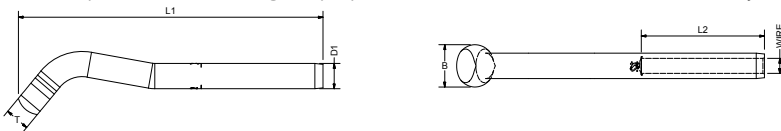

SHROUD TERMINALS

High Polished Stainless Steel - AISI 316

ART. NO.	WIRE	D1	B	T	L1	L2	KG/100	PACK	FITS BW backing plated	FITS Nautec backing plates
SH610003	3,0 1/8"	6,35	13,5	6,35	82,0	38	2,1	20	616103	
SH610004	4,0 5/32"	7,5	15,5	7,5	91,0	45	3,1	20	616105	
SH610005	5,0 3/16"	9,0	18,4	9,0	105,0	51	5,2	20	616105	
SH610006	6,0	12,58	21,5	12,58	150,0	64	14,8	20		N841-M06
SH610007	7,0 9/32"	14,2	27,4	14,2	151,0	70	19,4	20		N841-M07
SH610008	8,0 5/16"	16,0	30,4	16,0	171,0	83	27,6	10		N841-M08
SH610010	10,0	17,8	32,0	17,8	196,0	89	38,2	10		N841-M10
SH610012	12,0	21,4	38,0	21,4	263,0	105	71,9	10		N841-M12

The user is responsible for choosing the proper cable diameter and for correct assembly