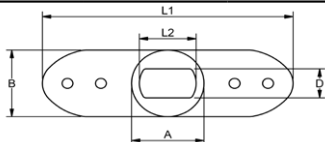

The user is responsible for choosing the proper cable diameter and for correct assembly

The Blue Wave Shroud Terminals all features, engraved wire size, Blue Wave logo, and swage depth marking for faster and easier swaging.

## BACK PLATE FOR SHROUD TERMINALS

High Polished Stainless Steel - AISI 316

| ART. NO. | WIRE DIM | A           | B    | D    | L1   | L2   | KG/100 | PACK |
|----------|----------|-------------|------|------|------|------|--------|------|
| 616105US | 5,0      | 27,2 X 17,2 | 25   | 13   | 66   | 23   | 2,5    | 20   |
| SH6106   | 6,0      | 30          | 30   | 13,5 | 95,5 | 24,5 | 5      | 20   |
| SH6107   | 7,0-8,0  | 39,5        | 38   | 17   | 120  | 31   | 12,4   | 20   |
| SH6110   | 10,0     | 44          | 43,5 | 19,5 | 150  | 34   | 32     | 10   |
| SH6112   | 12,0     | 51,5        | 51   | 22,5 | 177  | 40   | 47     | 10   |