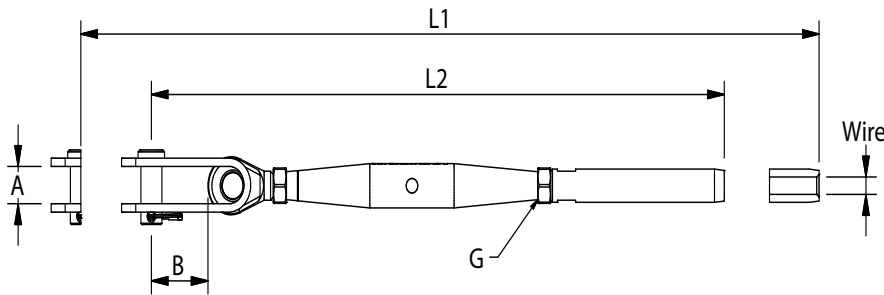

## TOGGLE/TERMINAL UNF

High Polished Stainless Steel - AISI 316

ART.NO.	THREAD	G	WIRE	PIN	A	B	L1	L2	KW	BL/KG	KG/100	PACK
320306A	1/4"	3	1/8"	6,35	8	17	253	191	-	1300	10,7	10
320406A	1/4"	4	5/32"	6,35	8	17	263	201	-	1300	11,0	10
320408A	5/16"	4	5/32"	8,0	10	20	304	228	-	1700	16,4	10
320508A	5/16"	5	3/16"	8,0	10	20	310	234	-	2200	16,6	10
320510A	3/8"	5	3/16"	9,5	12	26	342	258	-	2400	28,2	5
325510A	3/8"	-	7/32"	9,5	12	26	350	266	-	3400	30,0	5
320610A	3/8"	6	-	9,5	12	26	357	273	-	3400	31,3	5
320611AX	7/16"	6	-	11,0	15	28	400	310	-	4600	41,4	5
320711AX	7/16"	7	9/32"	11,0	15	28	405	315	-	4600	41,4	5
320612AX	1/2"	6	-	12,7	18	35	421	315	-	5400	64,8	5
326312AX	1/2"	-	1/4"	12,7	18	35	421	315	-	5200	65,0	5
320712AX	1/2"	7	9/32"	12,7	18	35	429	323	-	6100	68,0	5
320812AX	1/2"	8	5/16"	12,7	18	35	444	338	-	6100	73,2	5
320816AX	5/8"	8	5/16"	16,0	20	41	545	413	-	8700	105,2	BULK
329520AX	3/4"	-	3/8"	19,0	24	45	621	461	-	10200	169,0	BULK
321020AX	3/4"	10	-	19,0	24	45	621	461	-	9700	169,0	BULK
321220AX	3/4"	12	-	19,0	24	45	636	466	-	11400	179,0	BULK
* 321220AXX	3/4"	12	-	19,0	24	45	656	496	-	14000	179,0	BULK
* 321320AX	3/4"	-	1/2"	19,0	24	45	657	497	-	12900	181,0	BULK
321422AX	7/8"	14	-	22,0	26	49	779	598	41	15900	500,0	BULK
321625AX	1"	16	5/8"	25,4	29	59	923	694	46	19400	742,0	BULK
321927AX	1-1/8"	19	3/4"	28,0	34	60	1038	778	50	27600	990,0	BULK
322230AX	1-1/4"	22	7/8"	32,0	40	69	1172	882	55	34600	1385,0	BULK
322636AX	1-3/8"	26	1"	36,0	44	77	1303	993	60	42400	1717,0	BULK

7/8" - 1-3/8" S/S Body with Bronze inserts & Key Width

\* Note: Terminal OD. =21,4

The price favourable and durable Stainless Steel Rigging Screw line from Blue Wave has been a favourite among Riggers and yachtsmen for the last 50 years. It offers a variety of features. Laser engraved thread size, Blue Wave logo, and side marking of the left thread.